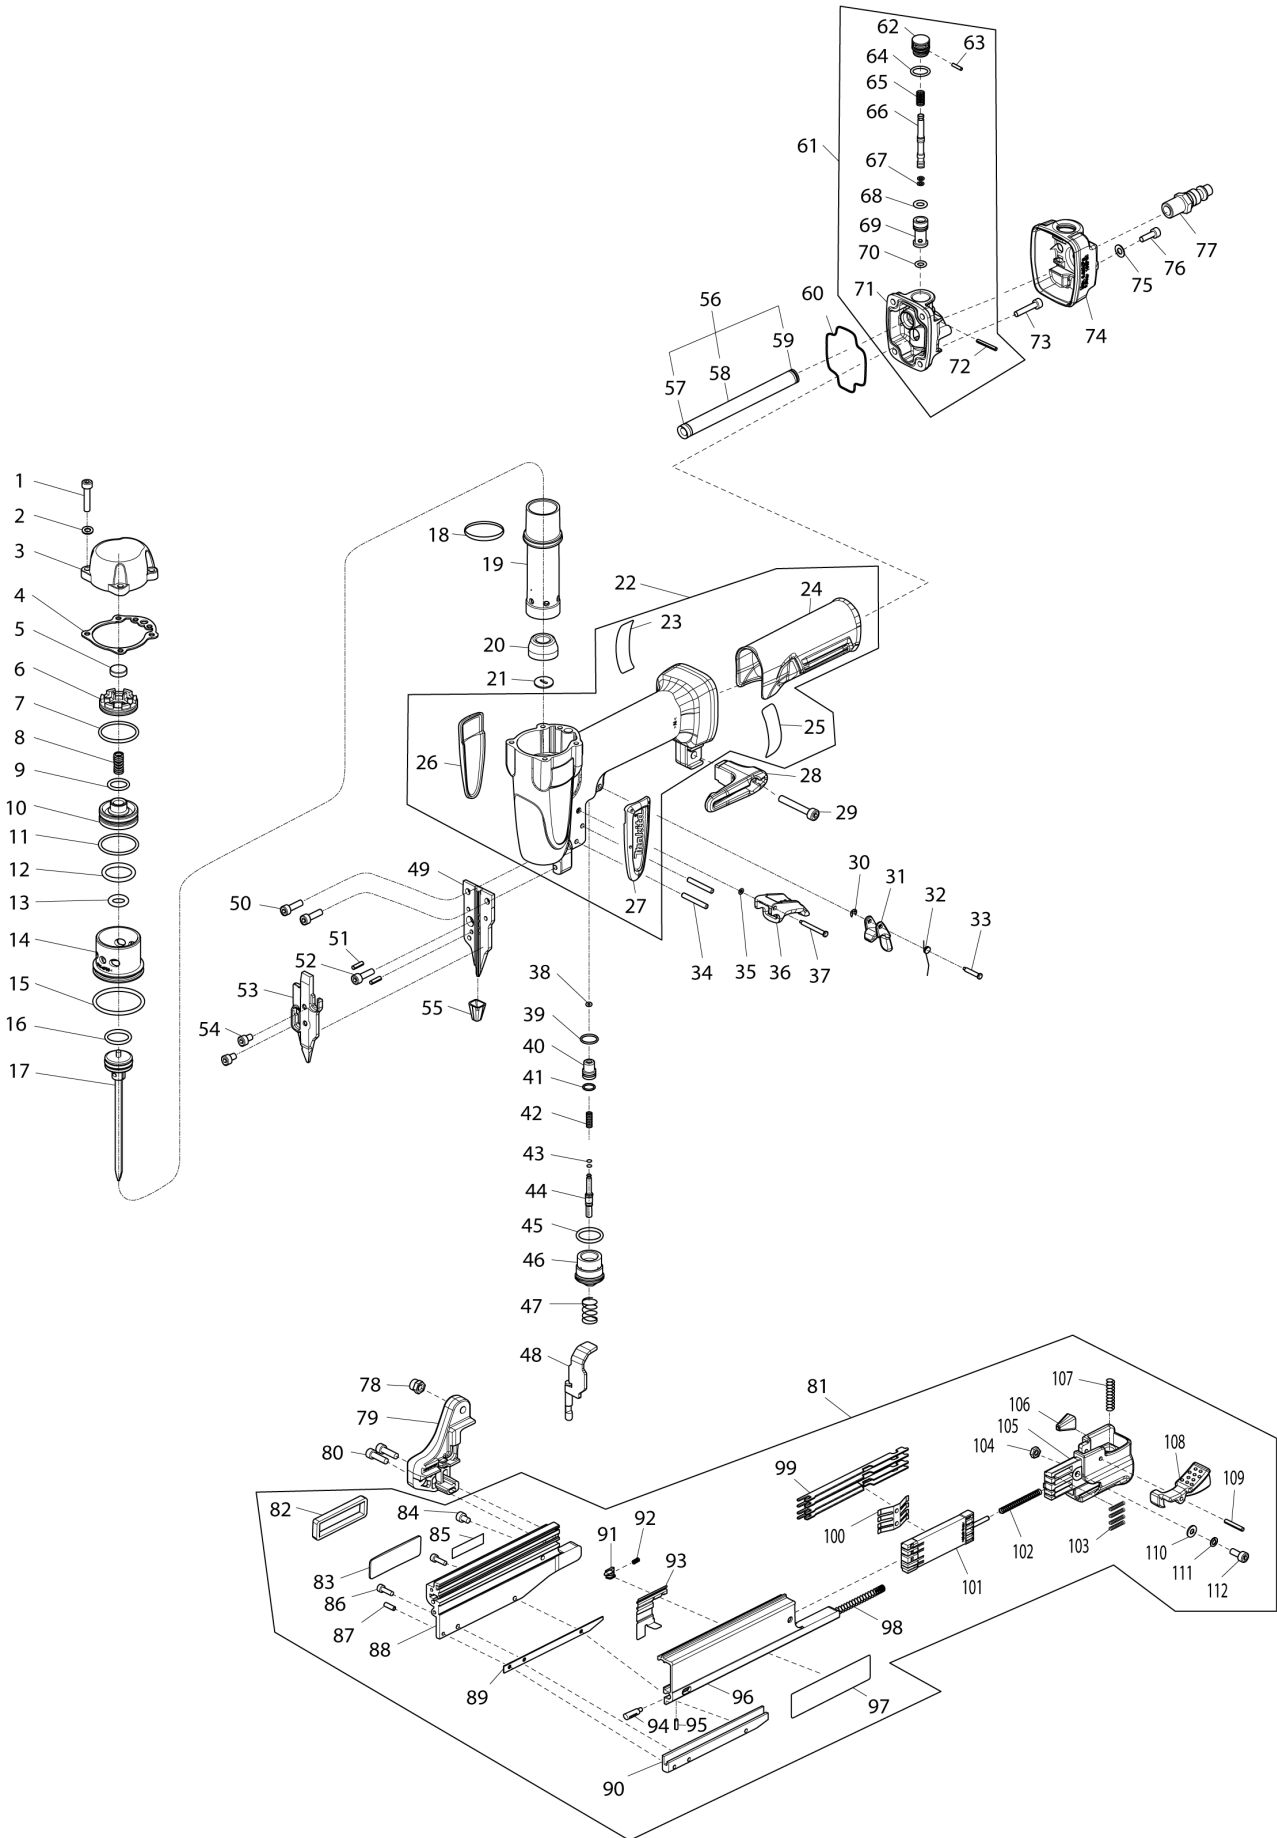

# Diagram / Parts List

**AF353**

**PNEUMATIC PIN NAILER**

# (NL) AF353 / PNEUMATIC PIN NAILER

Interchange  
O : Yes  
X : No  
< : the new part can be substituted for the current.  
> : the current part can be substituted for the new.  
S : Interchangeable as a set.