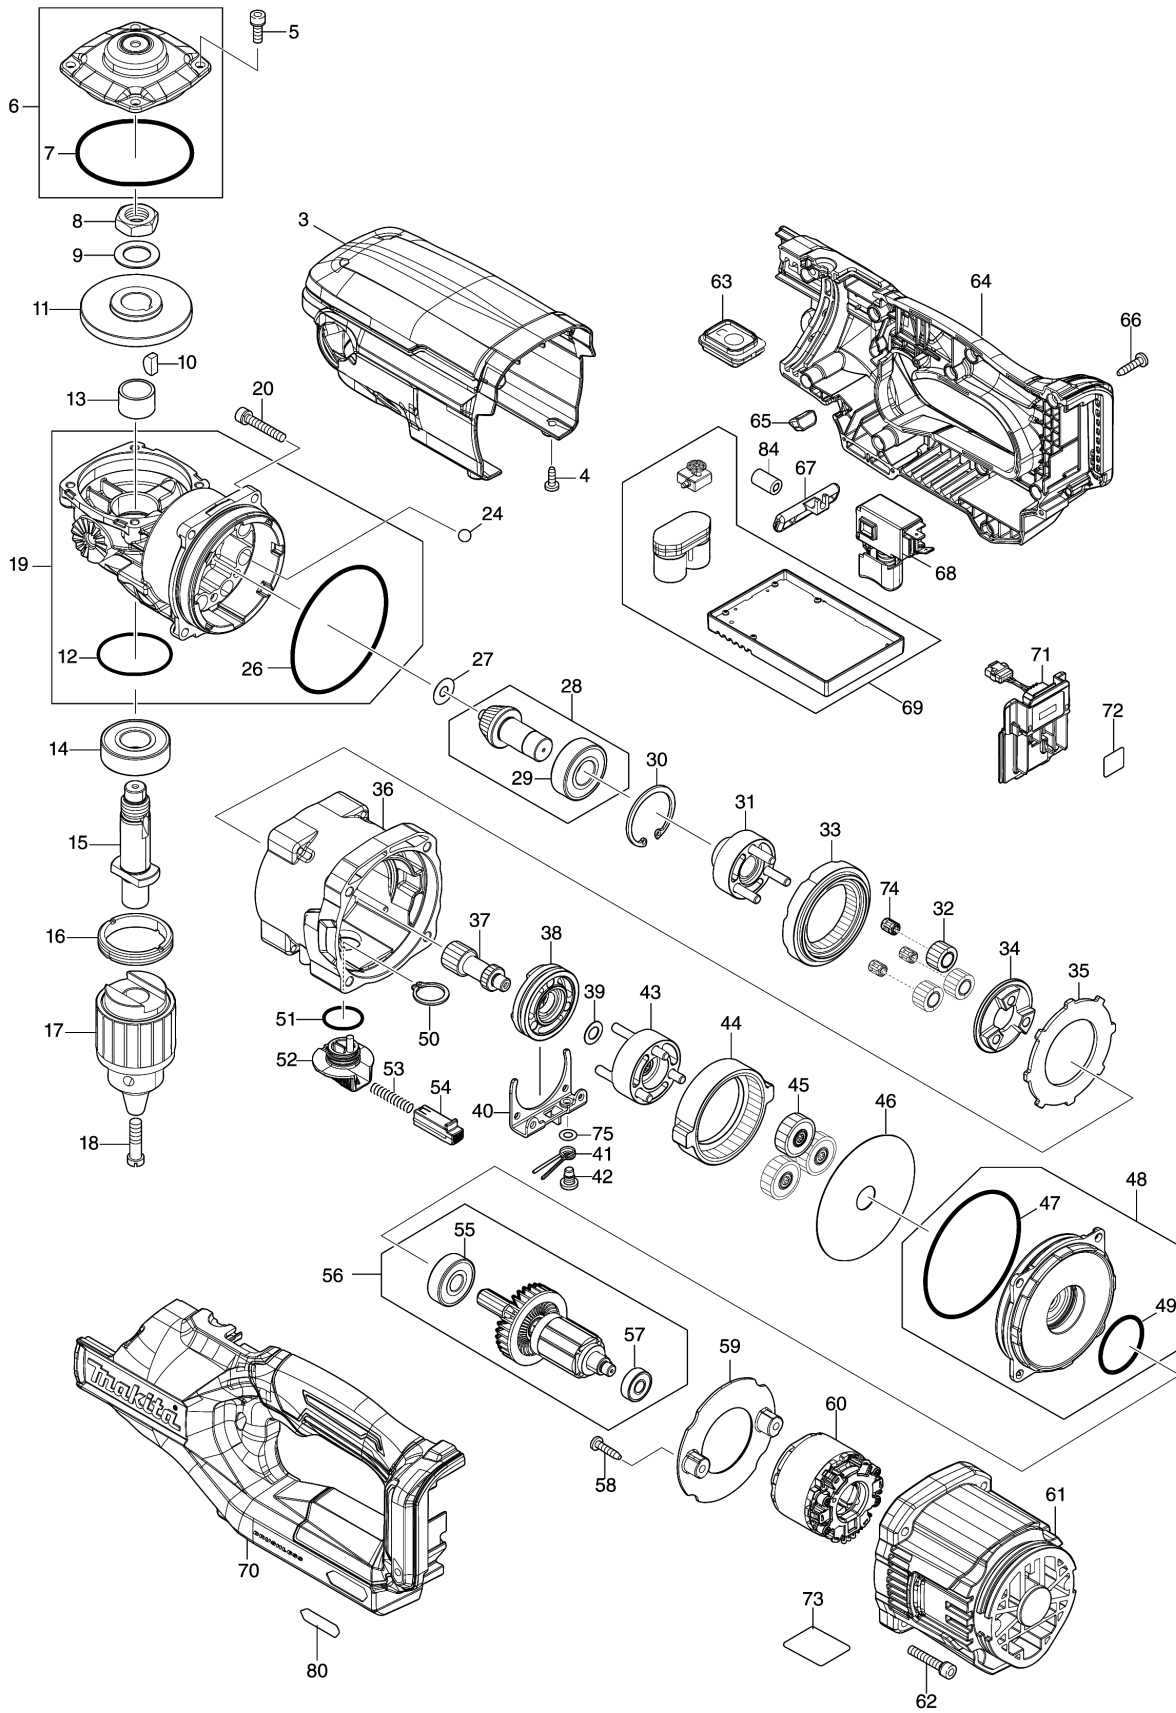

Model No.DG001G CORDLESS EARTH AUGER