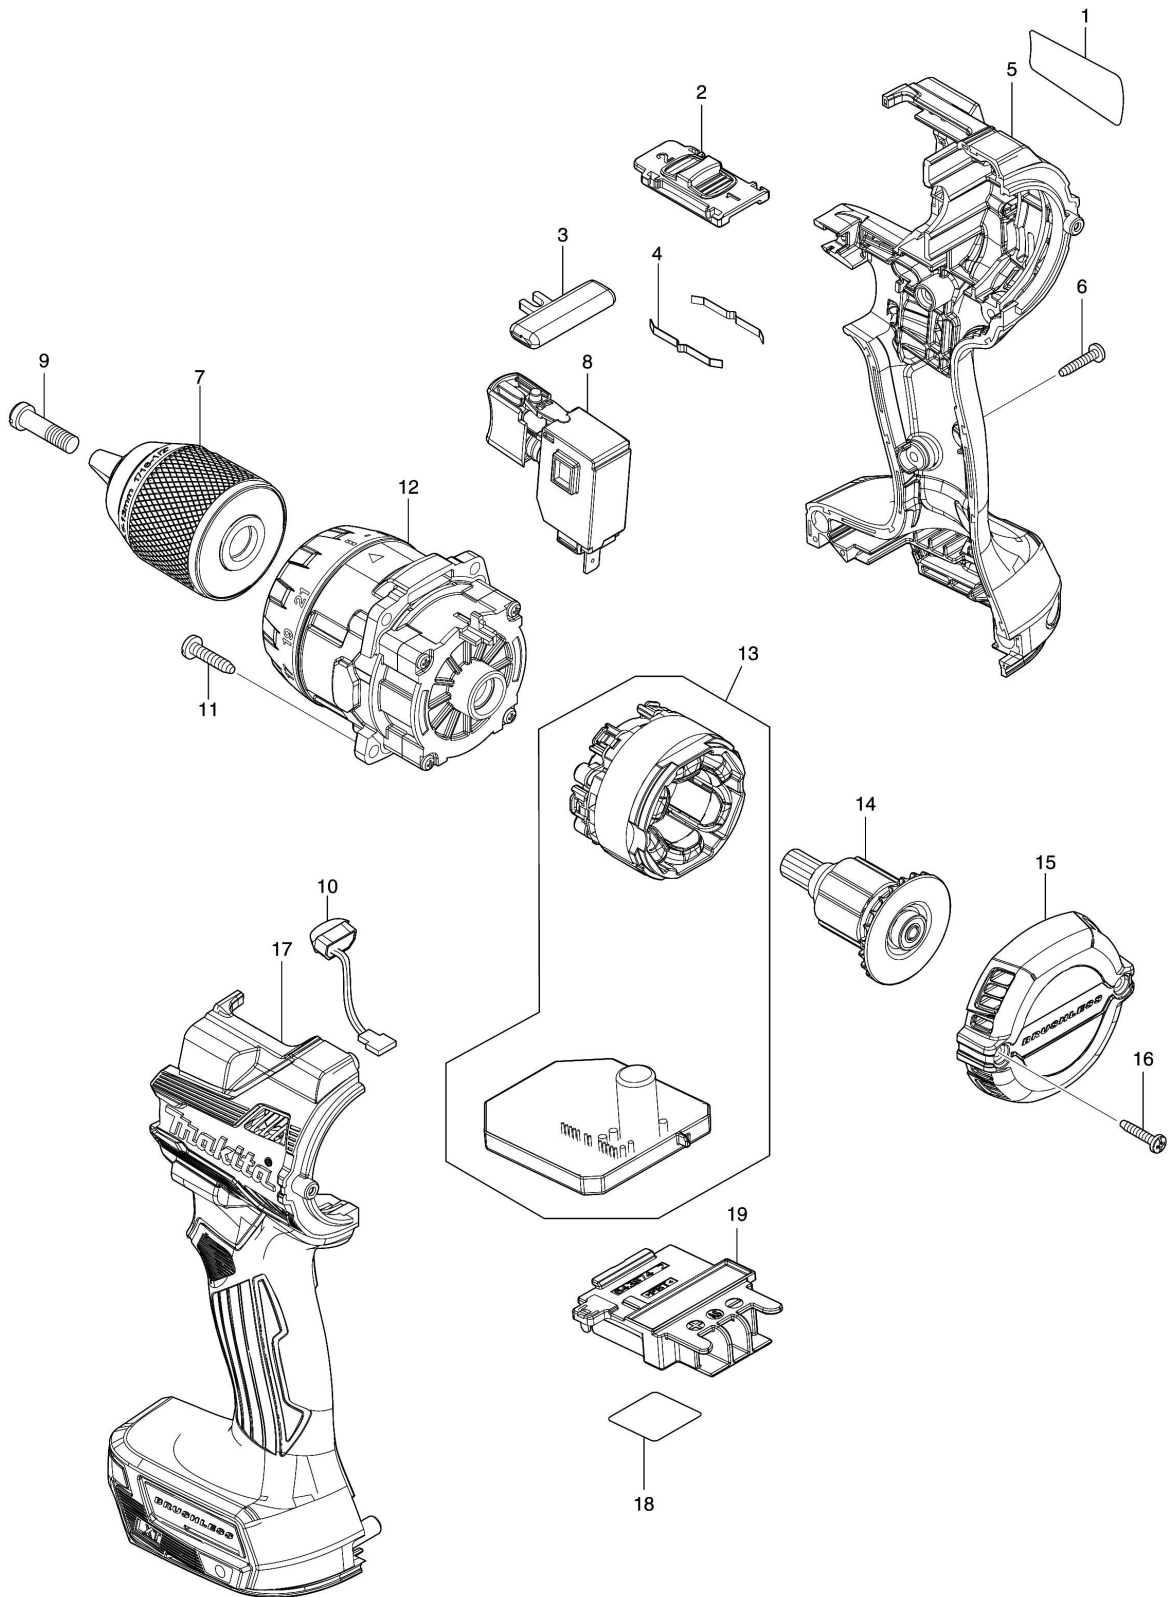

Model No.DDF489 CORDLESS DRIVER DRILL

Model No.DDF489 CORDLESS DRIVER DRILL

Položka	Číslo dílu	Popis	Změna	Množství	New/Old	Možnost 1	Možnost 2	Poznámka
001	8585G6-9	DDF489 NAME PLATE		1				
002	127494-5	SPEED CHANGE LEVER ASSEMBLY		1				
C10	233438-6	COMPRESSION SPRING 4		2				
003	419041-9	F/R CHANGE LEVER		1				
004	232220-0	LEAF SPRING		2				
005	183X19-9	HOUSING SET		1				
C10	263005-3	RUBBER PIN 6		2				
C20	252126-6	HEX. LOCK NUT M4-7		2				
D10		INC. 17						
006	266130-9	TAPPING SCREW BIND PT 3X16		7				
007	763261-0	KEYLESS DRILL CHUCK 13		1				
008	650710-5	SWITCH C3JW-4B		1				
009	251468-5	- FLAT HEAD SCREW M6X22		1				
010	620549-0	LED CIRCUIT		1				
011	266326-2	TAPPING SCREW 4X18		4				
012	122D66-5	GEAR ASSEMBLY		1				
013	629B98-6	STATOR COMPLETE		1				
014	619797-6	ROTOR		1				
015	413N80-5	REAR COVER		1				
016	266130-9	TAPPING SCREW BIND PT 3X16		2				
017	183X19-9	HOUSING SET		1				
C10	263005-3	RUBBER PIN 6		2				
C20	252126-6	HEX. LOCK NUT M4-7		2				
D10		INC. 5						
018	8585H4-0	DDF489 SERIAL NO. LABEL		1				
019	643874-2	TERMINAL		1				
A01	251314-2	+ SCREW M4X12		1				
A02	346317-0	HOOK		1				
A03	784637-8	+/- BIT 2-45		1				
A04B	821550-0	CONNECTOR PLASTIC CASE (TYPE2)		1				
C10	453974-8	LATCH		4				
A05B	8064M1-9	DDF489RTJ PLASTIC CASE LABEL		2				
A06B	837916-4	INNER TRAY		1				
A07B	450128-8	BATTERY COVER		1				
A08B	***DC18RC	DC18RC FAST CHARGER		1				
D10		COMPO-PARTS						
A09B	197280-8	BATTERY BL1850B SET		2				
A10B	8064M0-1	DDF489RTJ INDICATION LABEL		1				
F01	1912A3-5	GRIP ASSEMBLY SET		1				

Please order the parts with part number.

Print Date 27/7/2023