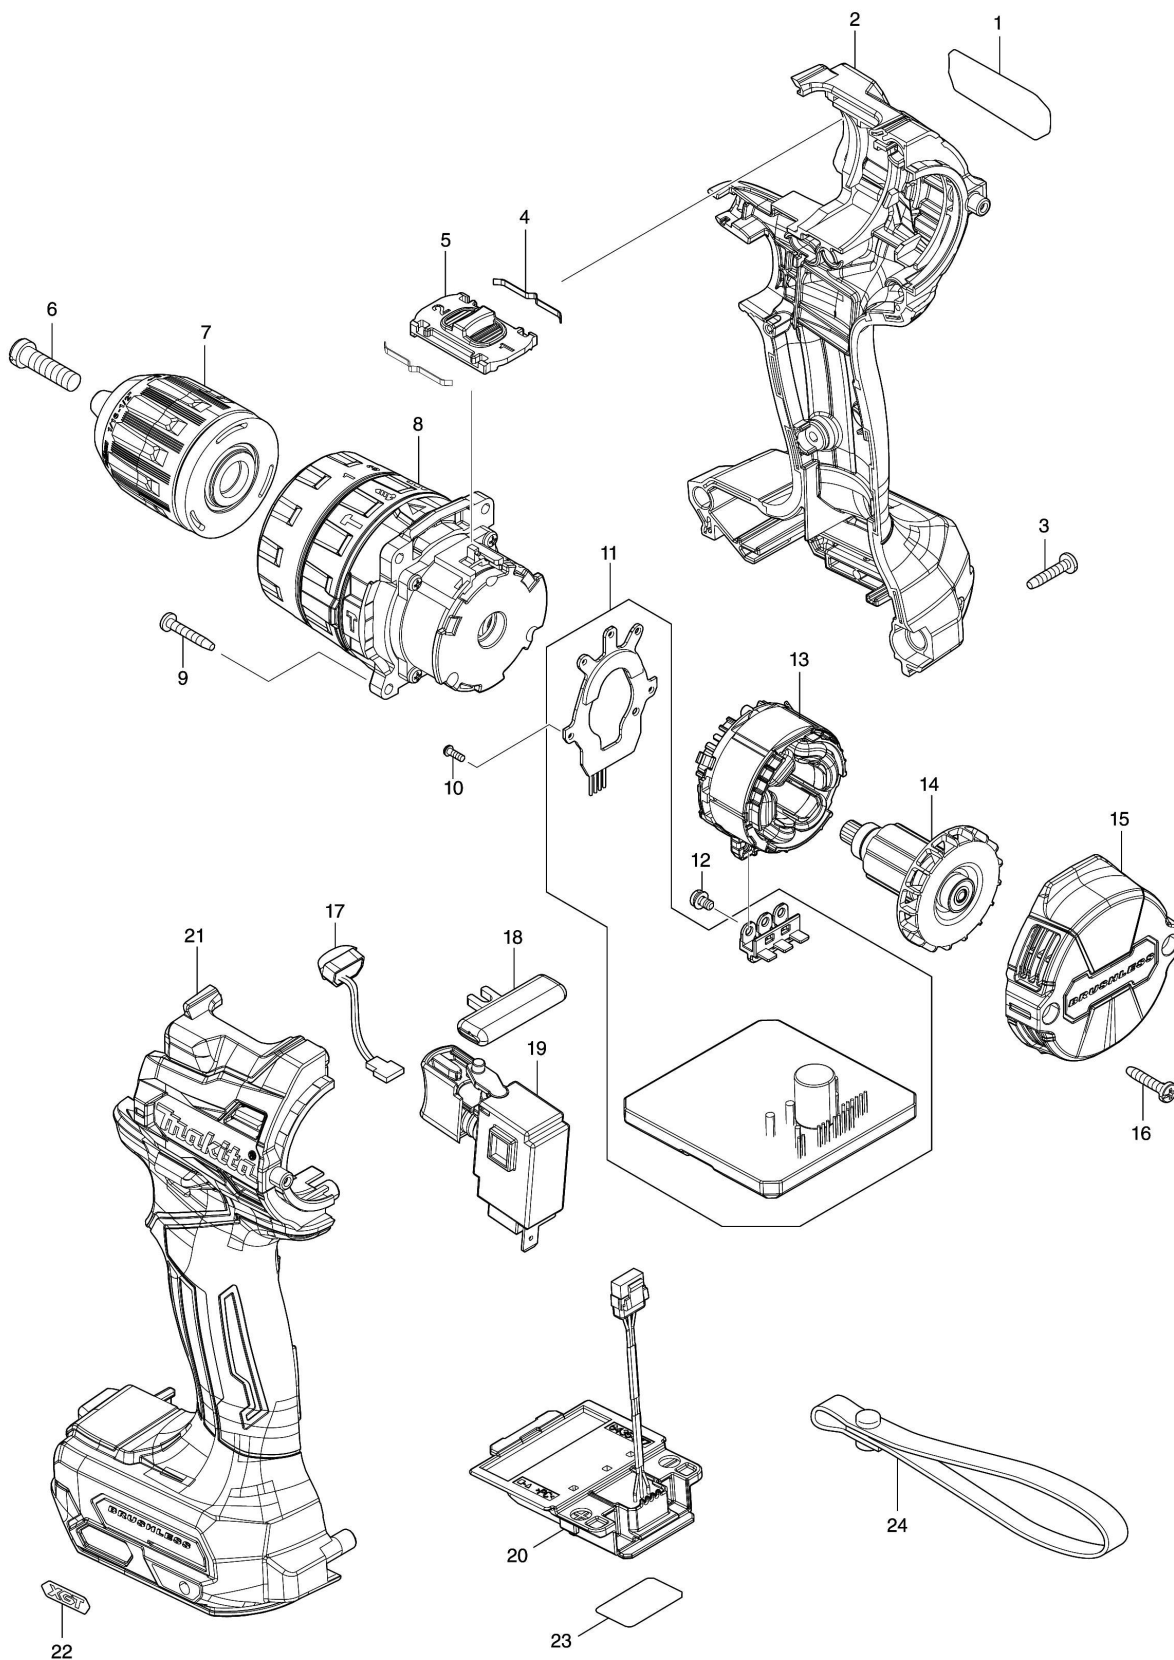

Model No.HP002G CORDLESS HAMMER DRIVER DRILL

Model No.HP002G CORDLESS HAMMER DRIVER DRILL

Položka	Číslo dílu	Popis	Změna	Množství	New/Old	Možnost 1	Možnost 2	Poznámka
001	858C81-4	HP002G NAME PLATE		1				
002	183S03-4	HOUSING SET		1				
C10	263005-3	RUBBER PIN 6		2				
C20	252126-6	HEX. LOCK NUT M4-7		2				
D10		INC. 21						
003	266429-2	TAPPING SCREW 3X16		7				
004	232493-5	LEAF SPRING		2				
005	127731-7	SPEED CHANGE LEVER ASSEMBLY		1				
C10	233438-6	COMPRESSION SPRING 4		2				
006	251468-5	- FLAT HEAD SCREW M6X22		1				
007	763256-3	KEYLESS DRILL CHUCK 13		1				
008	127729-4	GEAR ASSEMBLY		1				
009	251497-8	TAPPING SCREW 3X20		4				
010	266490-9	TAPPING SCREW PT 2X6		3				
011	620E42-4	CONTROLLER		1				
012	652069-6	FLAT HEAD SCREW M3X6		3				
013	629A35-4	STATOR		1				
014	619659-8	ROTOR		1				
015	413251-0	REAR COVER		1				
016	266429-2	TAPPING SCREW 3X16		2				
017	620549-0	LED CIRCUIT		1				
018	419041-9	F/R CHANGE LEVER		1				
019	651443-5	SWITCH C3JR-4B		1				
020	632R99-1	TERMINAL UNIT		1				
021	183S03-4	HOUSING SET		1				
C10	263005-3	RUBBER PIN 6		2				
C20	252126-6	HEX. LOCK NUT M4-7		2				
D10		INC. 2						
022	8007R2-2	XGT LOGO LABEL		1				
023	858C88-0	HP002G SERIAL NO. LABEL		1				
A01	251314-2	+ SCREW M4X12		1				
A02	346317-0	HOOK		1				
A03	784637-8	+/- BIT 2-45		1				
A04B	***DC40RA	DC40RA FAST CHARGER		1				
D10		COMPO-PARTS						
A04C	***DC40RC	DC40RC FAST CHARGER		1				
D10		COMPO-PARTS						
A05B	191B36-3	BATTERY BL4025 SET		2				
A05C	191L29-0	BATTERY BL4020 SET		2				
A06B	412393-7	BATTERY COVER		1				
A06C	412393-7	BATTERY COVER		1				
A07B	821550-0	CONNECTOR PLASTIC CASE (TYPE2)		1				
C10	453974-8	LATCH		4				
A07C	821550-0	CONNECTOR PLASTIC CASE (TYPE2)		1				